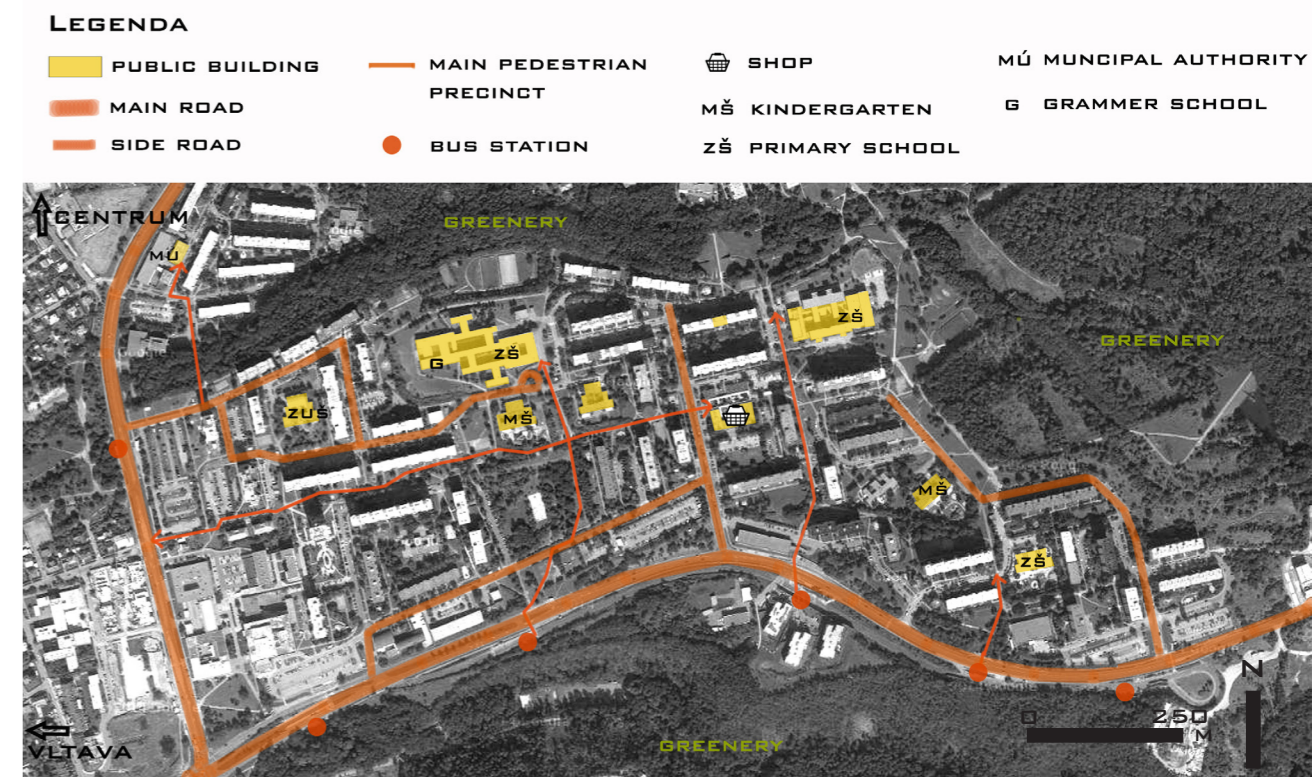

THE POSITIVES AND NEGATIVES OF PLACE

BOARDER CONNECTION

INHABITANTS MOVEMENT. FACILITIES

ORIENTATION SYSTEM

TO HIGHLIGHT PLACE OF INTERESTS IN THE AREA OF HOUSING ESTATE OF MODRANY WE USE UNIFIED SYSTEM OF MARKING. IT CONNECTS WHOLE AREA AND POINT OUT OPPORTUNITIES HOW TO SPEND YOUR LEISURE TIME.